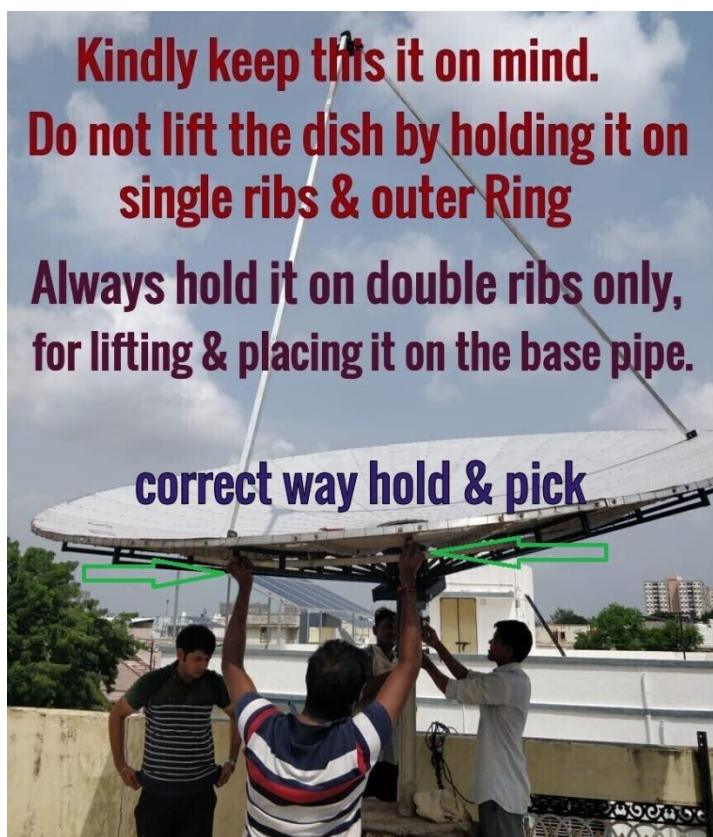

Ku-Band 1.8Meter/71Inch/180Cm 18Segments/Pipe

6/7ft. KU-Band

6ft C/KU

Thin Washer Don't Tight Too Much

Try to Match Joint with Ring

All Joint Should Be Equal Space

Some pictures are different from product, It's Just for reference.

Antenna Size	180Cm Ku-Band Dish antenna
Modal	Ku-6/18D
Antenna Type	Parabolic
Feed	Prime Focus
F/D Ratio	.67
Focal Length	47.57" Inch
Reflector Sheet	Aluminum Punch Sheet
Total Segments/Ribs	18
Segments Material	Aluminum Alloy
Aluminum Grade	6063 T6
Stability	AZ 360 Degree EL 0 to 90 Degrees
Mount	AZ/EL
Wind load operational	75 KMPH
Survival Wind Speed	100 KMPH
Polarization	Liner & Circular
Pointing Accuracy	Better Than + / - 0.2 Deg.
Operating Frequency	3.4 GHz. - 13 GHz.
Pointing	Manual
Gain at 12 GHz	44.10 dB
Approximate Weight.	22 Kgs