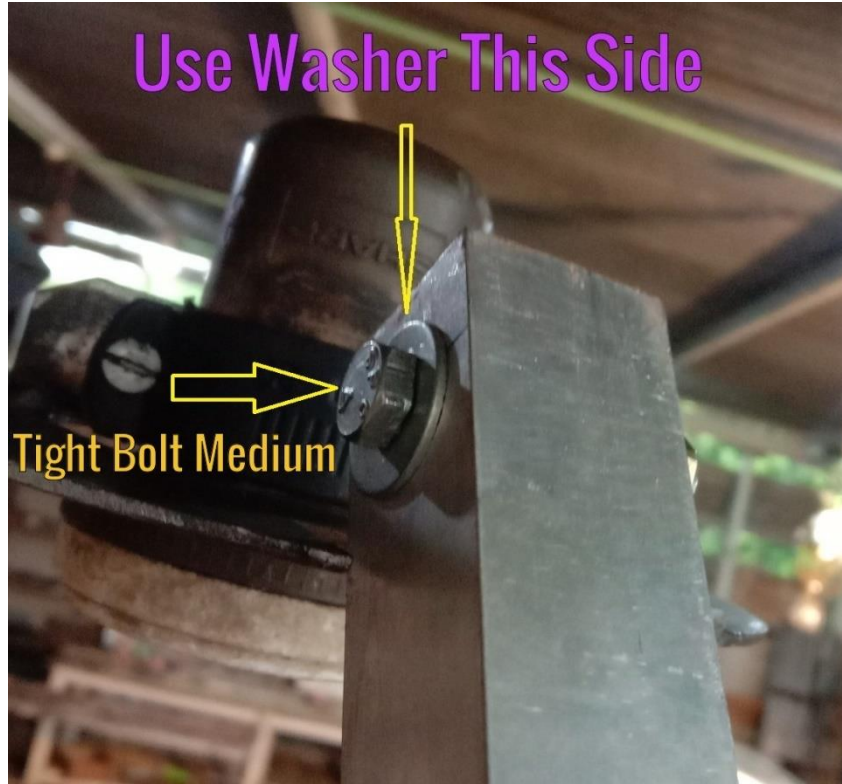

Ku-Band 1.8Meter/71Inch/180Cm 18Segments/Pipe

6/7ft. KU-Band

6ft C/KU

Thin Washer Don't Tight Too Much

Try to Match Joint with Ring

All Joint Should Be Equal Space

Some pictures are different from product, It's Just for reference.

Antenna Size	180Cm Ku-Band Dish antenna
Modal	Ku-6/18D
Antenna Type	Parabolic
Feed	Prime Focus
F/D Ratio	.67
Focal Length	47.57" Inch
Reflector Sheet	Aluminum Punch Sheet
Total Segments/Ribs	18
Segments Material	Aluminum Alloy
Aluminum Grade	6063 T6
Stability	AZ 360 Degree EL 0 to 90 Degrees
Mount	AZ/EL
Wind load operational	75 KMPH
Survival Wind Speed	100 KMPH
Polarization	Liner & Circular
Pointing Accuracy	Better Than + / - 0.2 Deg.
Operating Frequency	3.4 GHz. - 13 GHz.
Pointing	Manual
Gain at 12 GHz	44.10 dB
Approximate Weight.	22 Kgs