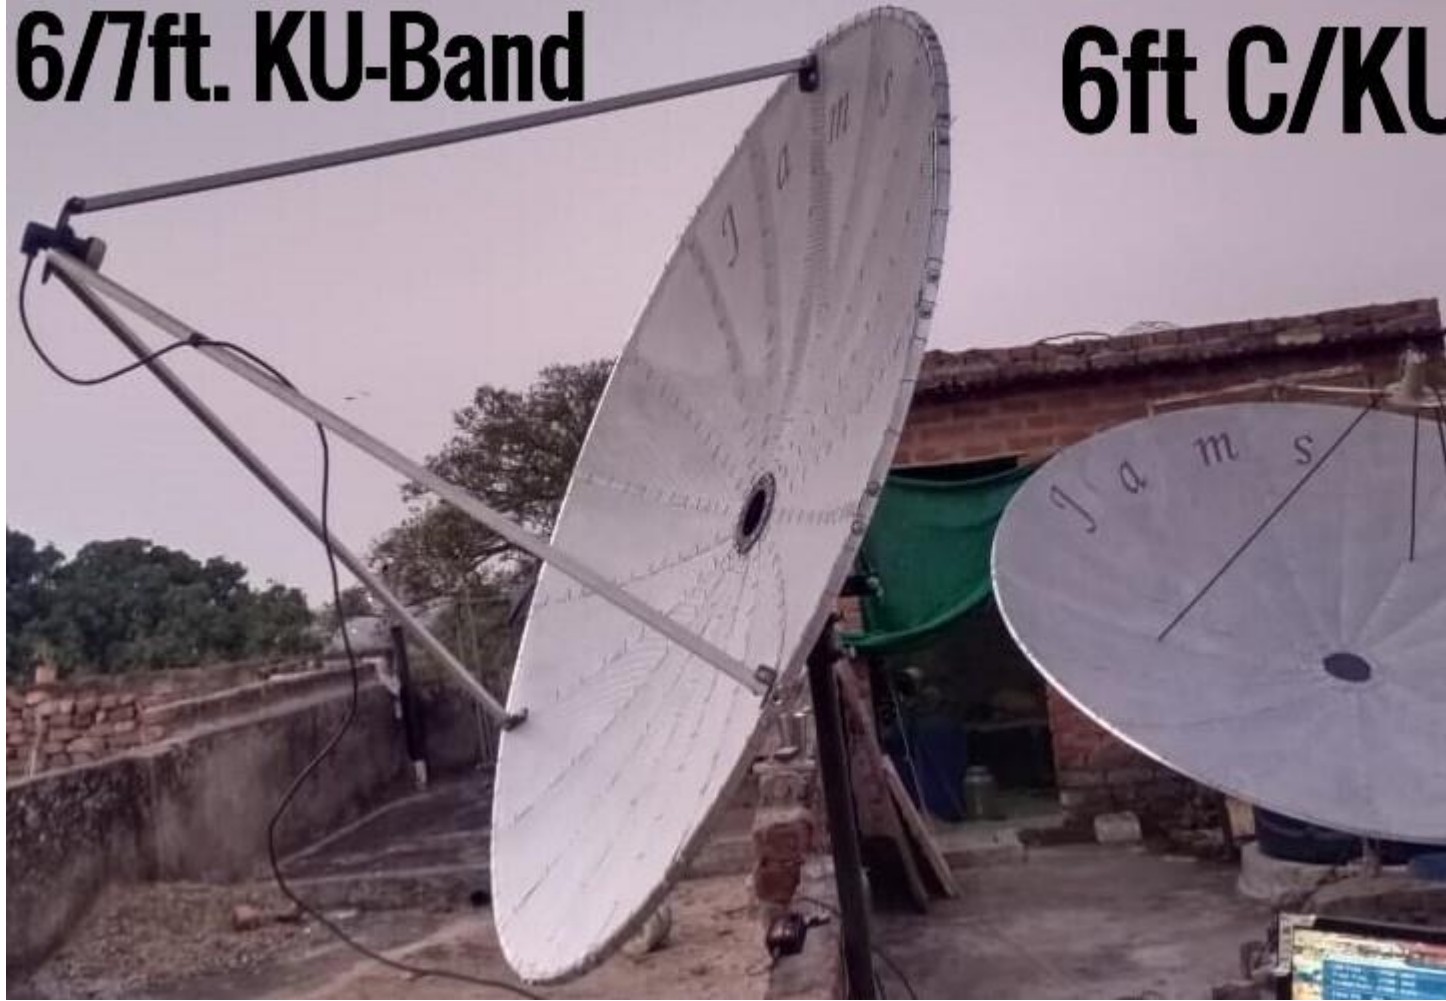

Ku-Band 1.8Meter/71Inch/180Cm 18Segments/Pipe

6/7ft. KU-Band

6ft C/KU

Thin Washer Don't Tight Too Much

Try to Match Joint with Ring

All Joint Should Be Equal Space

Some pictures are different from product, It's Just for reference.

Antenna Size	180Cm Ku-Band Dish antenna
Modal	Ku-6/18D
Antenna Type	Parabolic
Feed	Prime Focus
F/D Ratio	.67
Focal Length	47.57" Inch
Reflector Sheet	Aluminum Punch Sheet
Total Segments/Ribs	18
Segments Material	Aluminum Alloy
Aluminum Grade	6063 T6
Stability	AZ 360 Degree EL 0 to 90 Degrees
Mount	AZ/EL
Wind load operational	75 KMPH
Survival Wind Speed	100 KMPH
Polarization	Liner & Circular
Pointing Accuracy	Better Than + / - 0.2 Deg.
Operating Frequency	3.4 GHz. - 13 GHz.
Pointing	Manual
Gain at 12 GHz	44.10 dB
Approximate Weight.	22 Kgs